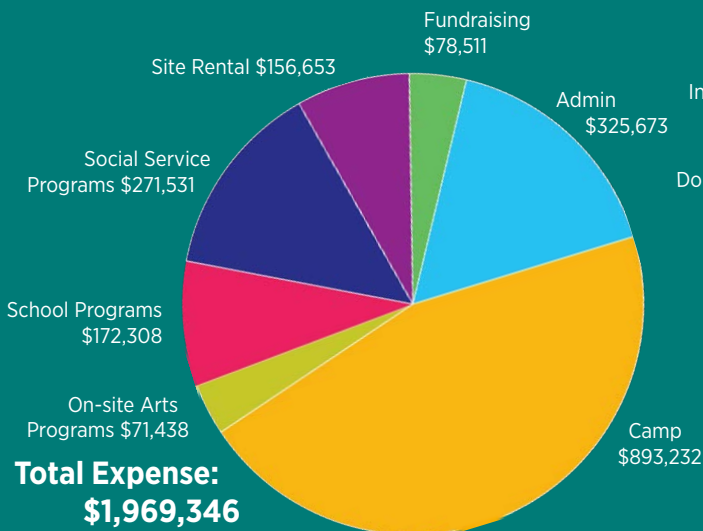

FISCAL YEAR 2020 AT A GLANCE: