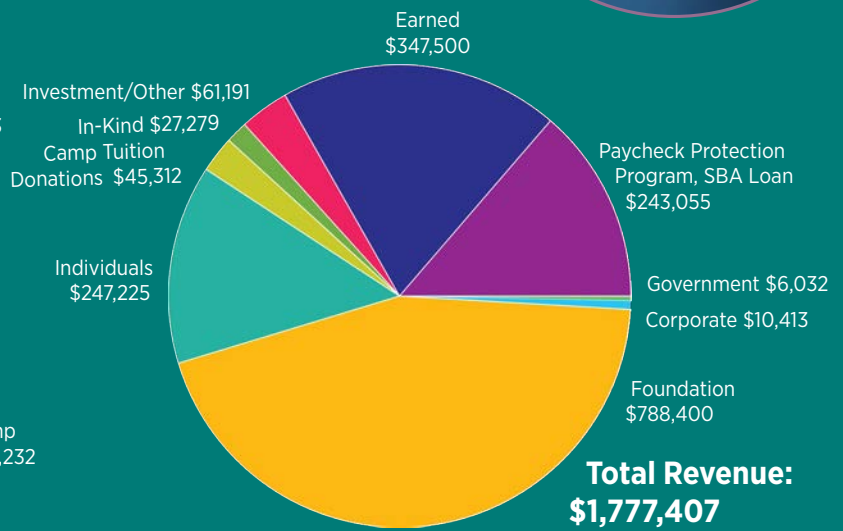

FISCAL YEAR 2020 AT A GLANCE: