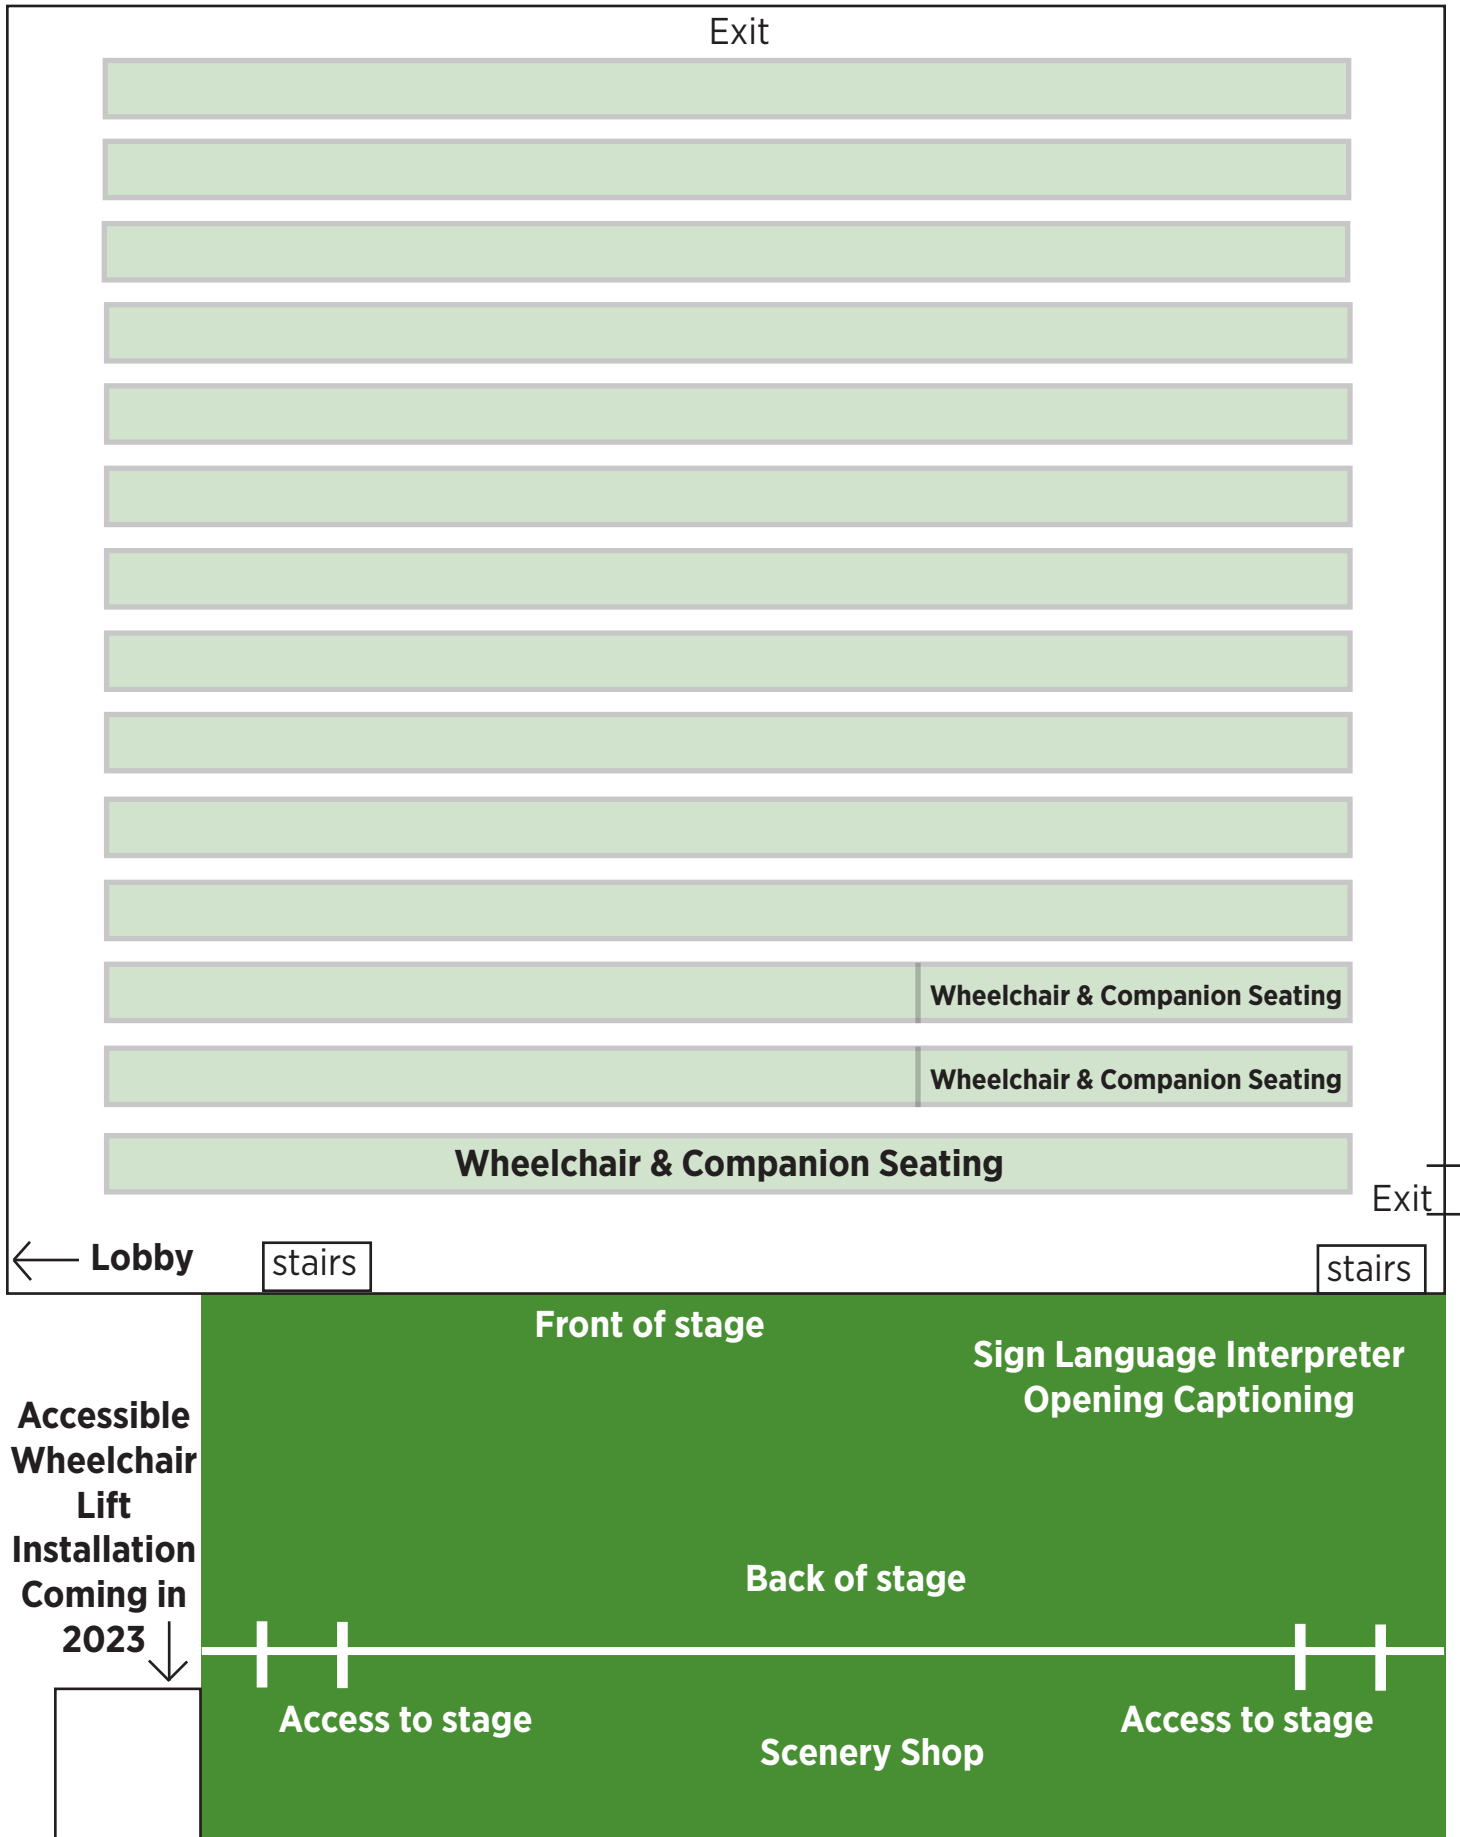

Clare Rostan Appel Theatre

Please note: The Clare Rostan Appel Theatre is not currently being used for public events by Appel Farm Arts & Music Center. The theatre is available for private rentals at which time it is the responsibility of the renter to secure any accessible services they need. Appel Farm is willing to share contacts with renters if needed.

To provide you with the best experience as possible, patrons requiring assistance should contact Appel Farm at least two weeks in advance. NJ Relay System TTY: (800) 852-7899 or 711. Appel Farm Office at (856) 358-2472 ext. 103 or contact Heather Yelle, Accessibility Coordinator.