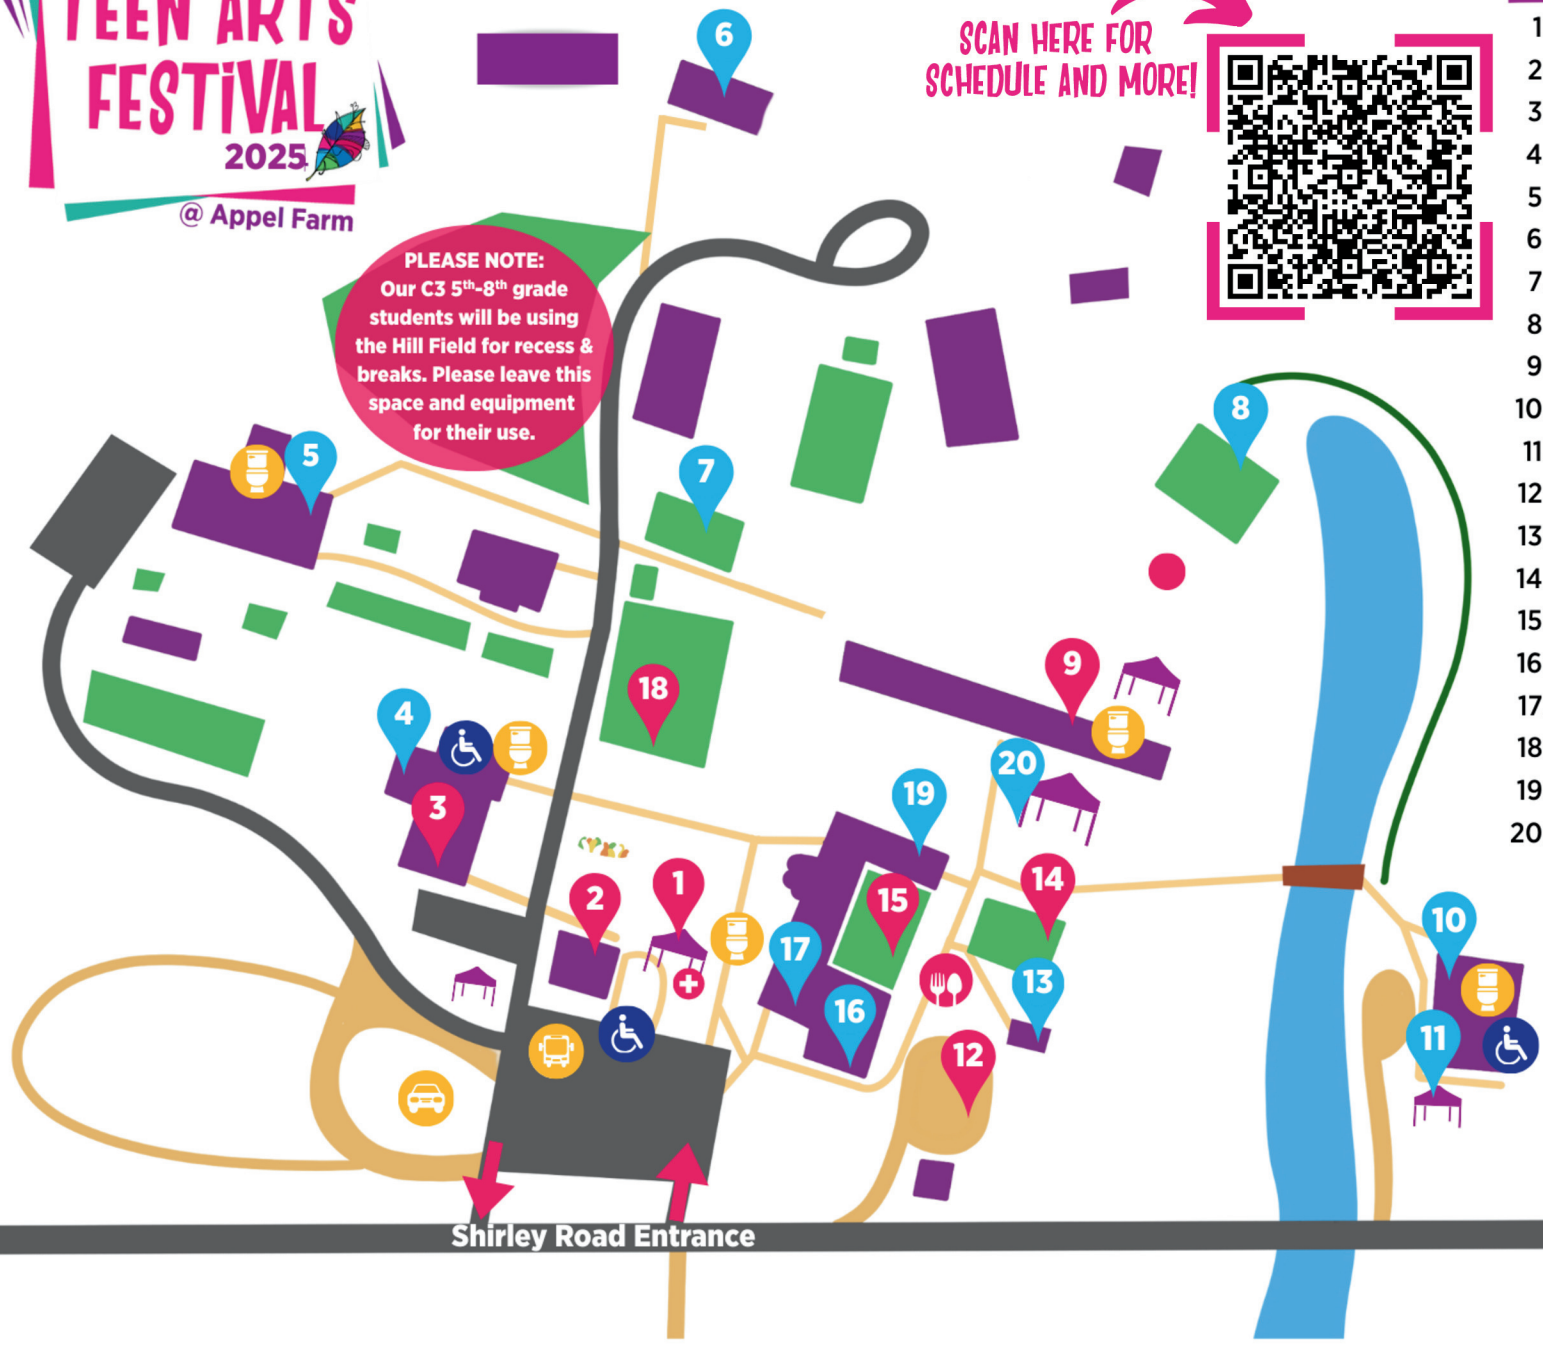

Appel Farm
Arts & Music Center

TANJ
TEENARTSNJ

SALEM & GLOUCESTER COUNTY

TEEN ARTS FESTIVAL 2025

@ Appel Farm

MAP KEY

SCAN HERE FOR
SCHEDULE AND MORE!

PLEASE NOTE:
Our C3 5th-8th grade students will be using the Hill Field for recess & breaks. Please leave this space and equipment for their use.

1. Check-In & Info Tent
2. Big Red Building
3. Dining Hall
4. Dining Hall Patio
5. Art Studios 1-3 (close at 12:15)
6. Valero Room
7. Basketball Court: SCC Glass Demo
8. Grove Stage
9. North Dorms 1-8
10. Theater
11. Unloading/Staging Tent
12. Food Trucks
13. Percussion Cedar
14. Pavillion
15. Picnic Area
16. Dance Studio
17. Piano Practice Room (PPR1)
18. Tennis Court: School Meet-up Spot
19. Con 1 & 2 (close at 12:15)
20. Con Tent (closes at 12:15)

- First Aid and Emergency
- Chaperone Parking
- Bus Drop Off

Shirley Road Entrance

Sponsored Content

Explore ART at Salem Community College!

Develop your creativity with Salem's programs in:
Computer Graphic Art
Glass Art
Scientific Glass Technology
Studio Art

- Bennett S. camper

USE CODE:
YouthArts25
TO SAVE \$500
AppelFarm.org/Camp